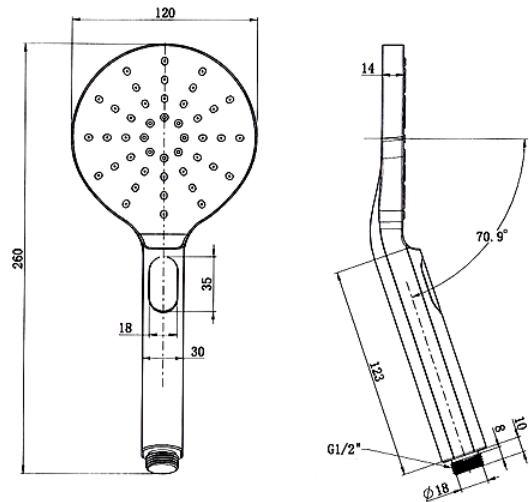

# BL6176 NEW YORK Shower on Rail Set

### Features:

- 3 Function ABS Handpiece (Mist, Rain, Full with Mist and Rain)
- 1.5m Hose
- Rail can be Cut to Length

WELS: 6.5Lpm - 4 Star

All measurements and specifications provided for our products are approximate and subject to change without prior notice. We recommend verifying dimensions and specifications before installation. For ceramic products, please allow a +/- 5mm tolerance for manufacturing variance. For basins, it is recommended that actual basin be used when cutting out bench top to ensure exact fit.