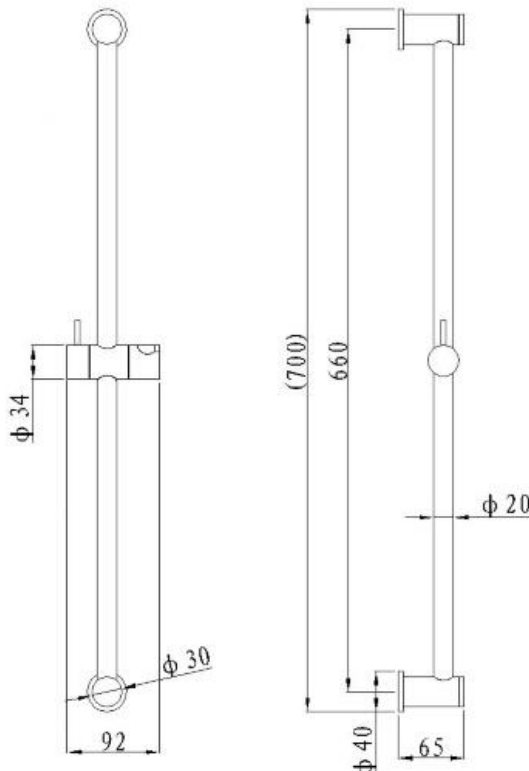

# BL6176 NEW YORK Shower on Rail Set

### Features:

- 3 Function ABS Handpiece (Mist, Rain, Full with Mist and Rain)
- 1.5m Hose
- Rail can be Cut to Length

WELS: 6.5Lpm - 4 Star

### Product Codes:

<b>BL6176</b>	Chrome
<b>BL6176BK</b>	Matte Black
<b>BL6176BSS</b>	Brushed Stainless Steel
<b>BL6176BN</b>	Brushed Nickel
<b>BL6176GM</b>	Gun Metal
<b>BL6176BB</b>	Brushed Brass
<b>BL6176BG</b>	Brushed Gold

All measurements and specifications provided for our products are approximate and subject to change without prior notice. We recommend verifying dimensions and specifications before installation. For ceramic products, please allow a +/- 5mm tolerance for manufacturing variance. For basins, it is recommended that actual basin be used when cutting out bench top to ensure exact fit.